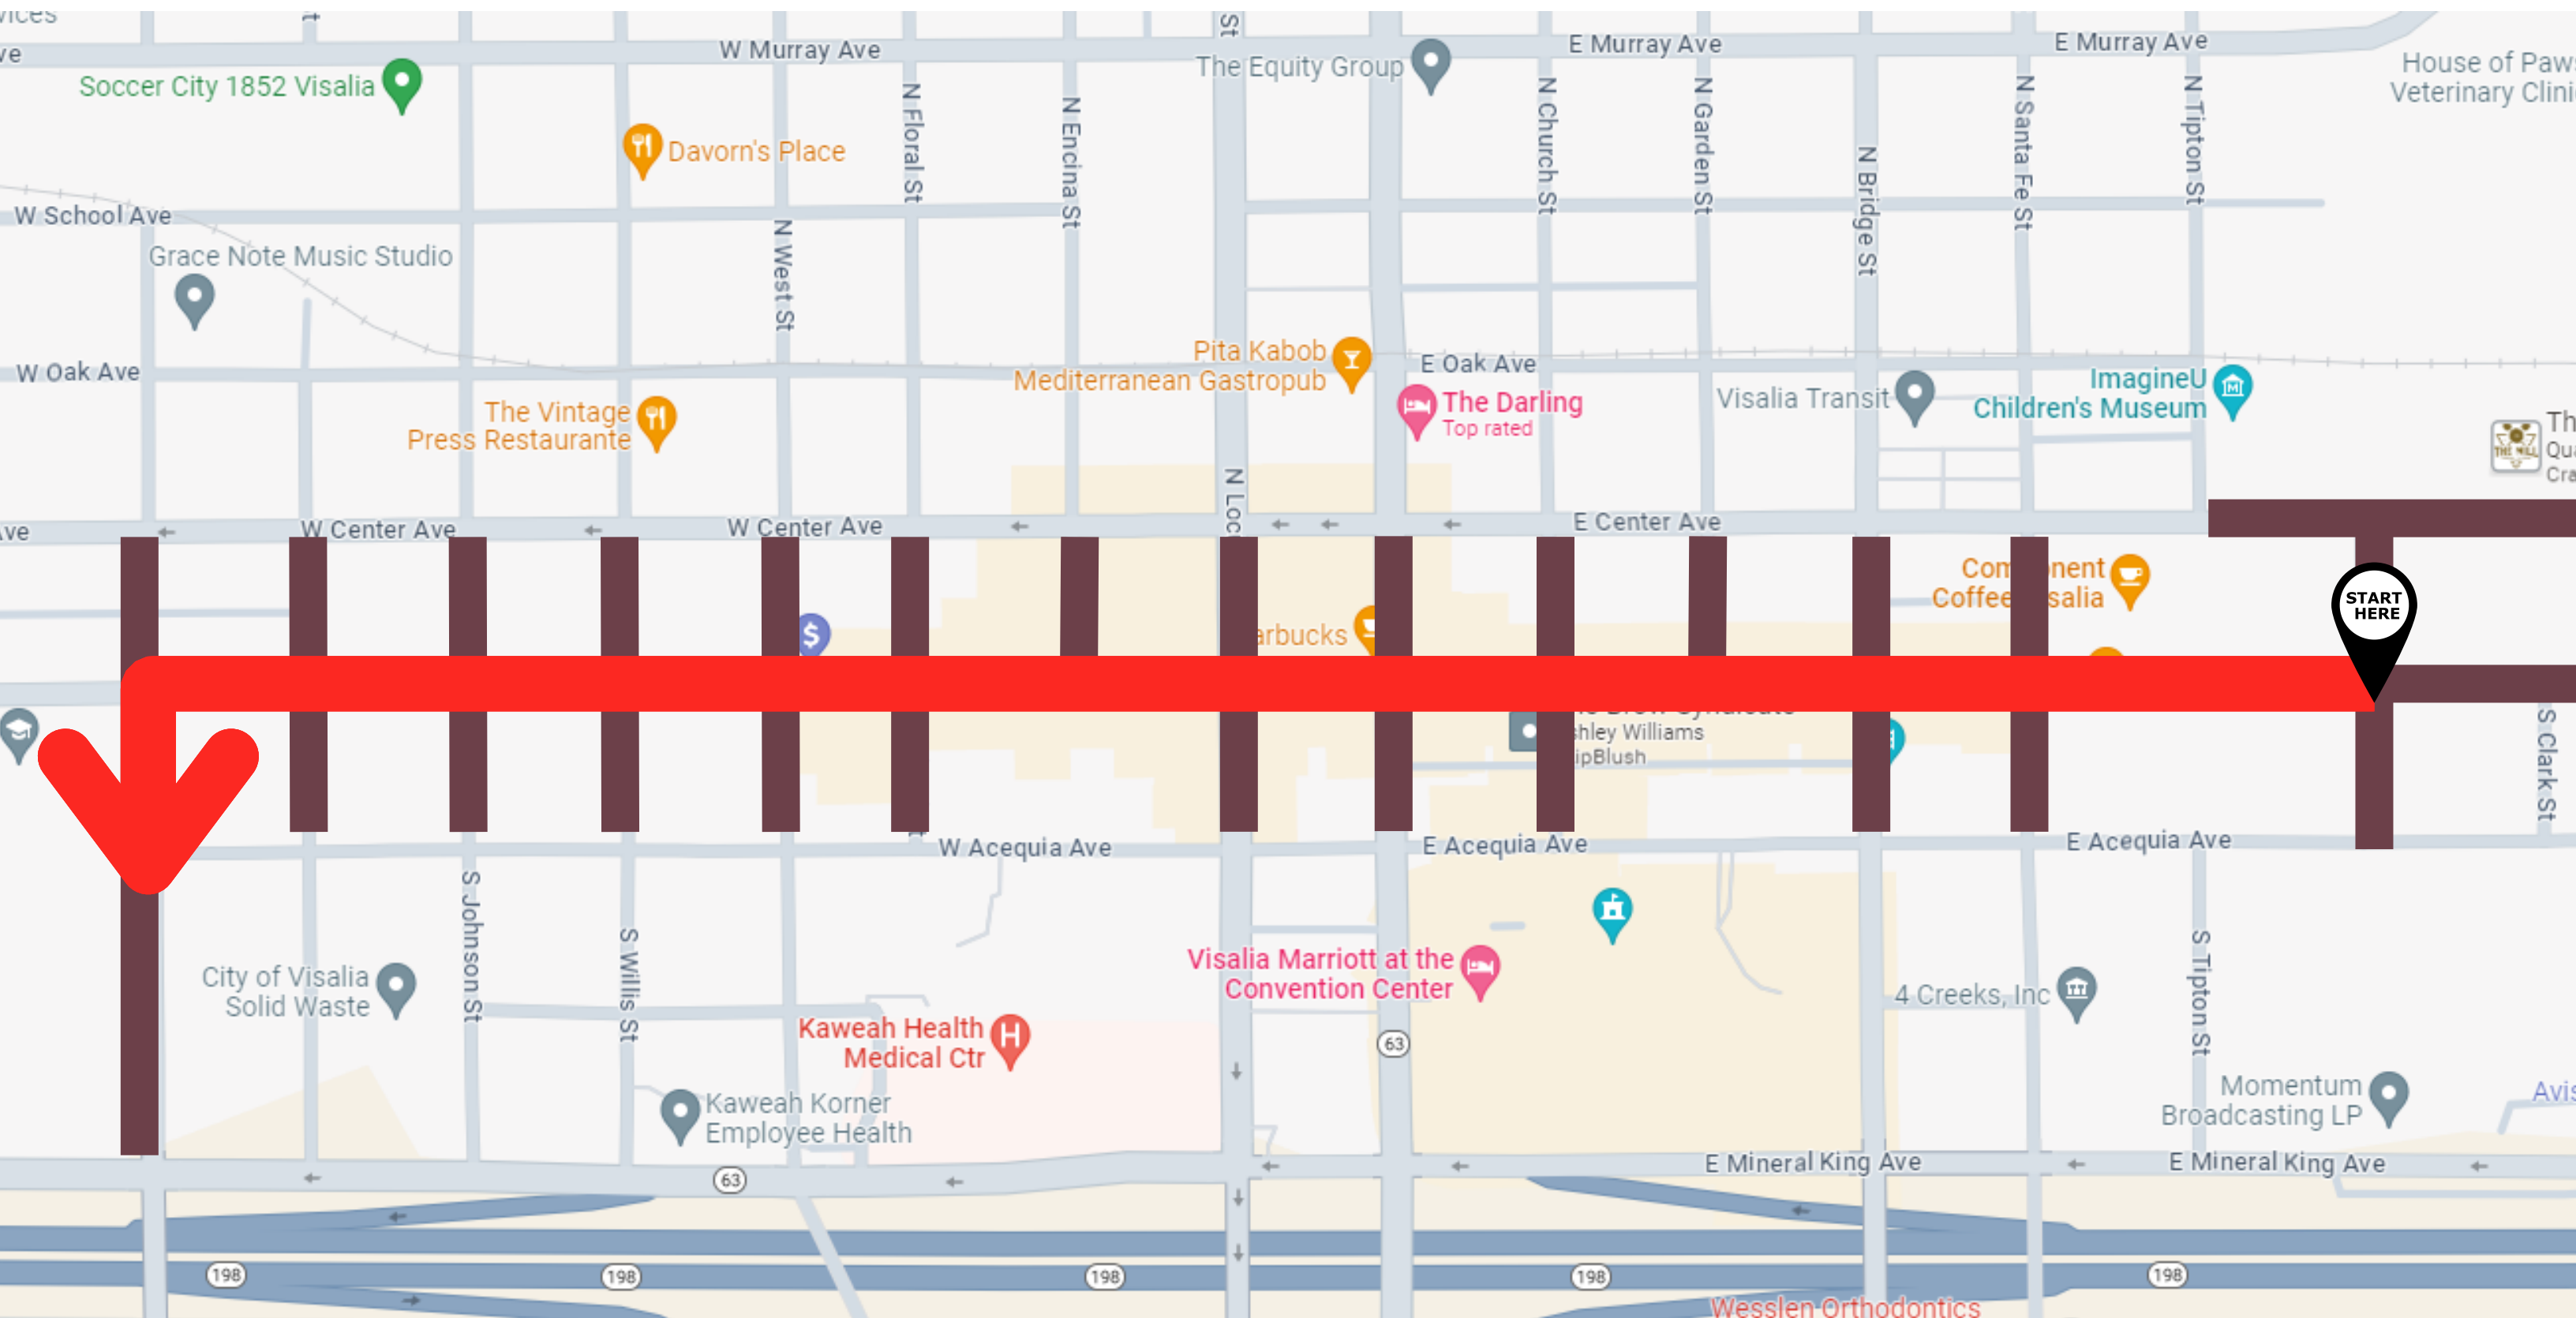

Santa Hospitality in
Component Roastery

O
N
E
W
A
Y
↑

C
E
N
T
R
A
L

96 95
93 94

97 98
99 100
101 102
103

N. TIPTON STREET

S
c
h
o
o
l

Floats need
to enter for
line up
from
Goshen/
Murray to
South on
Tipton to
East on
School to
South on
Burke

E.
G
O
S
H
E
N
A
V
E

60-62-64-66-68-90	
Burke - 61-63-65-67-69-91-92	

VECC

It is extremely important that you follow the line up instructions and that you line up in the order specified on the this map to make the parade flow run as smoothly as possible.

Those picking up parade participants can enter the parking lot from Mineral King or park along Mineral King by the Bowl.

REDWOOD HIGH SCHOOL

M
A
I
N

ROAD
CLOSED

CONYER

CONYER

STEVENSON

STEVENSON

A
C
C
E
Q
U
I
A

Mineral King right #3 lane cones to taper off to allow southbound traffic flow on side streets.

77TH ANNUAL
CANDY CANE LANE PARADE
Road Closure Map

Soccer City 1852 Visalia

Davorn's Place

Grace Note Music Studio